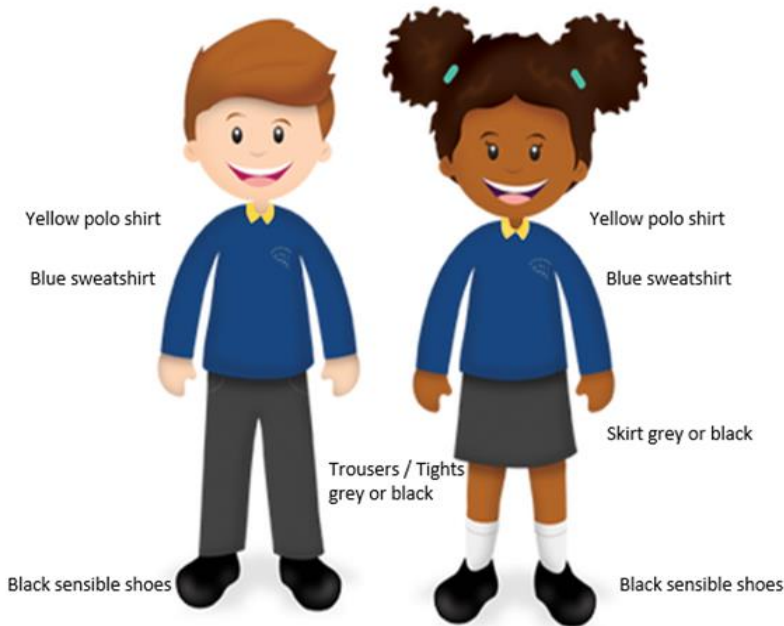

PE Kit
• Plain white tee shirt
• Plain dark coloured shorts (no logos)
• Trainers
• Plain dark Tracksuit or jogging pants for colder weather (no logos)
• School Blue hoodie

Head Teacher - Simon Brown

Chair of Governors - Chris Robson